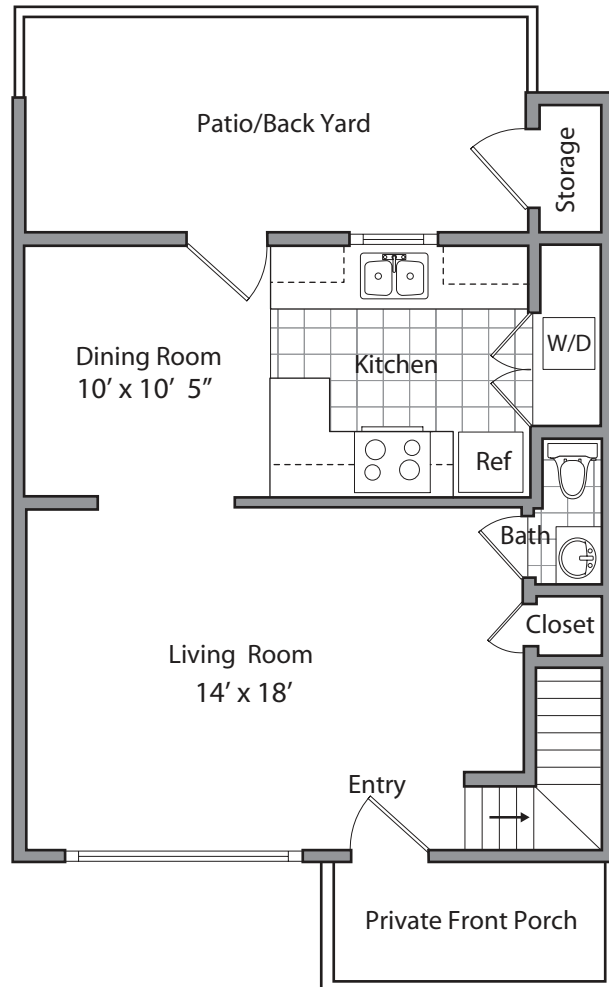

Chesapeake Point Apartments

WILLIAMSBURG | APPROX. 1,094 SQ FT

1633 MARINA COURT, SAN MATEO, CA 94403 / 650.341.6407 / CHESAPEAKEPOINT@PROMETHEUSREG.COM
WWW.CHESAPEAKEPOINT.COM

We reserve the right to modify plans, features and specifications without notice of obligation. Measurements and square footage are approximate and should not be relied upon. Each floorplan is an artist's conception and is not to scale.