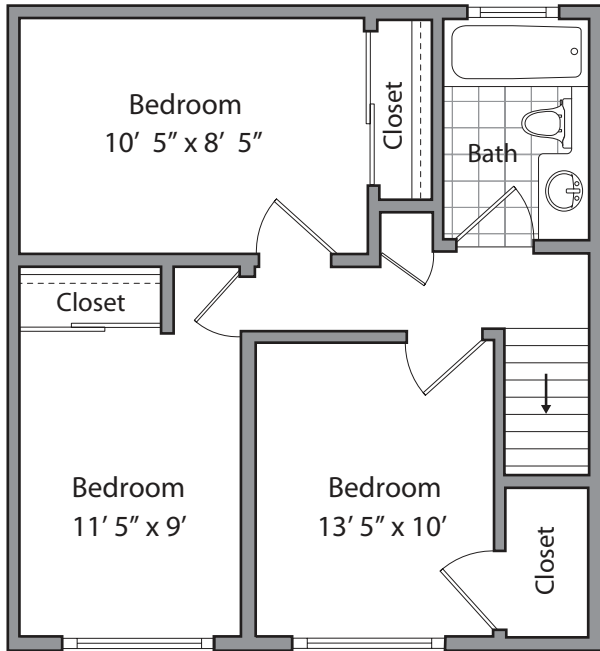

Chesapeake Point Apartments

WILLIAMSBURG | APPROX. 1,094 SQ FT

1633 MARINA COURT, SAN MATEO, CA 94403 / 650.341.6407 / CHESAPEAKEPOINT@PROMETHEUSREG.COM
WWW.CHESAPEAKEPOINT.COM

We reserve the right to modify plans, features and specifications without notice of obligation. Measurements and square footage are approximate and should not be relied upon. Each floorplan is an artist's conception and is not to scale.